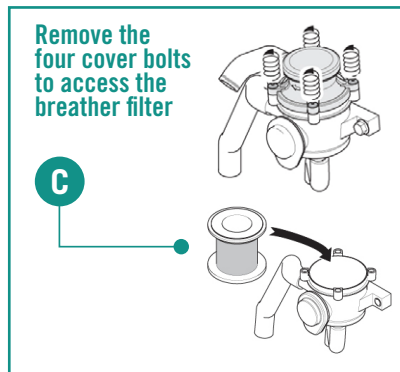

FILTER SERVICE KIT MQ WHITEMAN RIDE-ON POWER TROWEL HTX6H

Up to serial number RE2005678

Compatible models: HTX6H - Up to serial number RE2005678

The HTX6H Filter Service Kit provides 400 hours of ride-on power trowel usage, dependent on operating conditions. For unexpected maintenance, always keep one extra Filter Service Kit on hand. The kit includes:

Replacement Filters	Qty	Service Schedule	Product Code
A Engine Oil Filter	1	Every 400 Hours	NPS02805-UNIT
B Air Filter Element – Primary	1	Every 400 Hours	
C Breather Filter	1	Every 400 Hours	
D Fuel Filter – Primary	1	Every 400 Hours	
E Pre Fuel Filter / Separator	1	Every 400 Hours	
F Hyd. Med Pressure Filter	1	Every 400 Hours	
G Hyd. High Pressure Filter	1	Every 400 Hours	

© This publication is copyright. All rights are reserved. Flextool is a registered trade mark of Parchem Construction Supplies Pty Ltd. Multiquip, MQ and Whiteman are registered trade marks of Multiquip Inc.