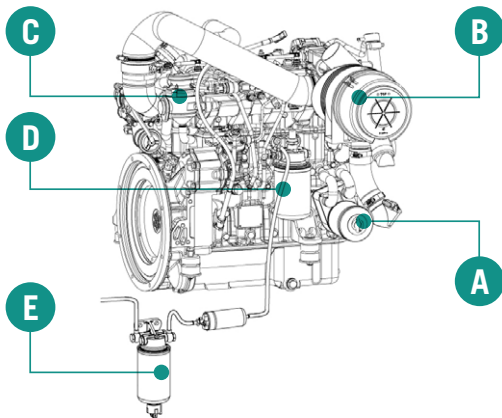

FILTER SERVICE KIT MQ WHITEMAN RIDE-ON POWER TROWEL HTX6H

Up to serial number RE2005678

Compatible models: HTX6H - Up to serial number RE2005678

The HTX6H Filter Service Kit provides 400 hours of ride-on power trowel usage, dependent on operating conditions. For unexpected maintenance, always keep one extra Filter Service Kit on hand. The kit includes:

Replacement Filters	Qty	Service Schedule	Product Code
A Engine Oil Filter	1	Every 400 Hours	NPS02805-UNIT
B Air Filter Element – Primary	1	Every 400 Hours	
C Breather Filter	1	Every 400 Hours	
D Fuel Filter – Primary	1	Every 400 Hours	
E Pre Fuel Filter / Separator	1	Every 400 Hours	
F Hyd. Med Pressure Filter	1	Every 400 Hours	
G Hyd. High Pressure Filter	1	Every 400 Hours	

© This publication is copyright. All rights are reserved. Flextool is a registered trade mark of Parchem Construction Supplies Pty Ltd. Multiquip, MQ and Whiteman are registered trade marks of Multiquip Inc.