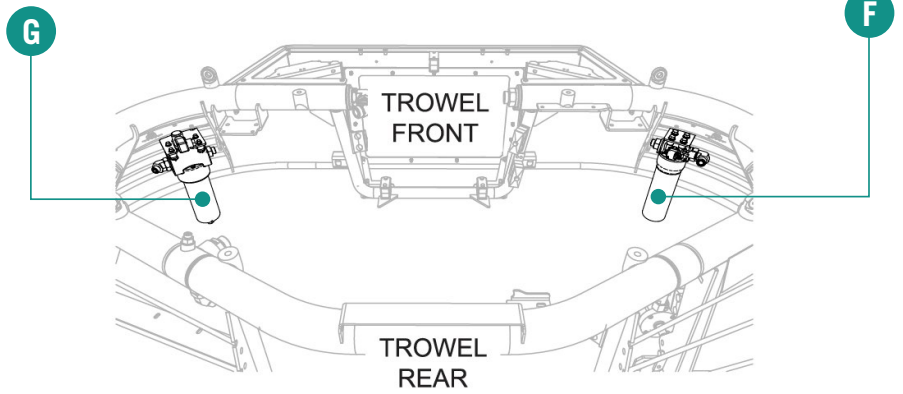

FILTER SERVICE KIT MQ WHITEMAN RIDE-ON POWER TROWEL HTX6H

Up to serial number RE2005678

Compatible models: HTX6H - Up to serial number RE2005678

The HTX6H Filter Service Kit provides 400 hours of ride-on power trowel usage, dependent on operating conditions. For unexpected maintenance, always keep one extra Filter Service Kit on hand. The kit includes:

Replacement Filters	Qty	Service Schedule	Product Code
A Engine Oil Filter	1	Every 400 Hours	NPS02805-UNIT
B Air Filter Element – Primary	1	Every 400 Hours	
C Breather Filter	1	Every 400 Hours	
D Fuel Filter – Primary	1	Every 400 Hours	
E Pre Fuel Filter / Separator	1	Every 400 Hours	
F Hyd. Med Pressure Filter	1	Every 400 Hours	
G Hyd. High Pressure Filter	1	Every 400 Hours	

© This publication is copyright. All rights are reserved. Flextool is a registered trade mark of Parchem Construction Supplies Pty Ltd. Multiquip, MQ and Whiteman are registered trade marks of Multiquip Inc.