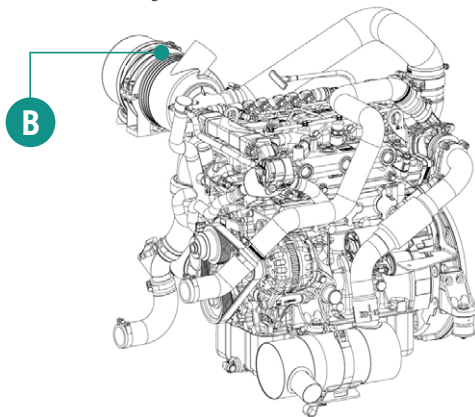

FILTER SERVICE KIT MQ WHITEMAN RIDE-ON POWER TROWEL HTX6H

Up to serial number RE2005678

Compatible models: HTX6H - Up to serial number RE2005678

The HTX6H Filter Service Kit provides 400 hours of ride-on power trowel usage, dependent on operating conditions. For unexpected maintenance, always keep one extra Filter Service Kit on hand. The kit includes:

Replacement Filters	Qty	Service Schedule	Product Code
A Engine Oil Filter	1	Every 400 Hours	NPS02805-UNIT
B Air Filter Element – Primary	1	Every 400 Hours	
C Breather Filter	1	Every 400 Hours	
D Fuel Filter – Primary	1	Every 400 Hours	
E Pre Fuel Filter / Separator	1	Every 400 Hours	
F Hyd. Med Pressure Filter	1	Every 400 Hours	
G Hyd. High Pressure Filter	1	Every 400 Hours	

© This publication is copyright. All rights are reserved. Flextool is a registered trade mark of Parchem Construction Supplies Pty Ltd. Multiquip, MQ and Whiteman are registered trade marks of Multiquip Inc.