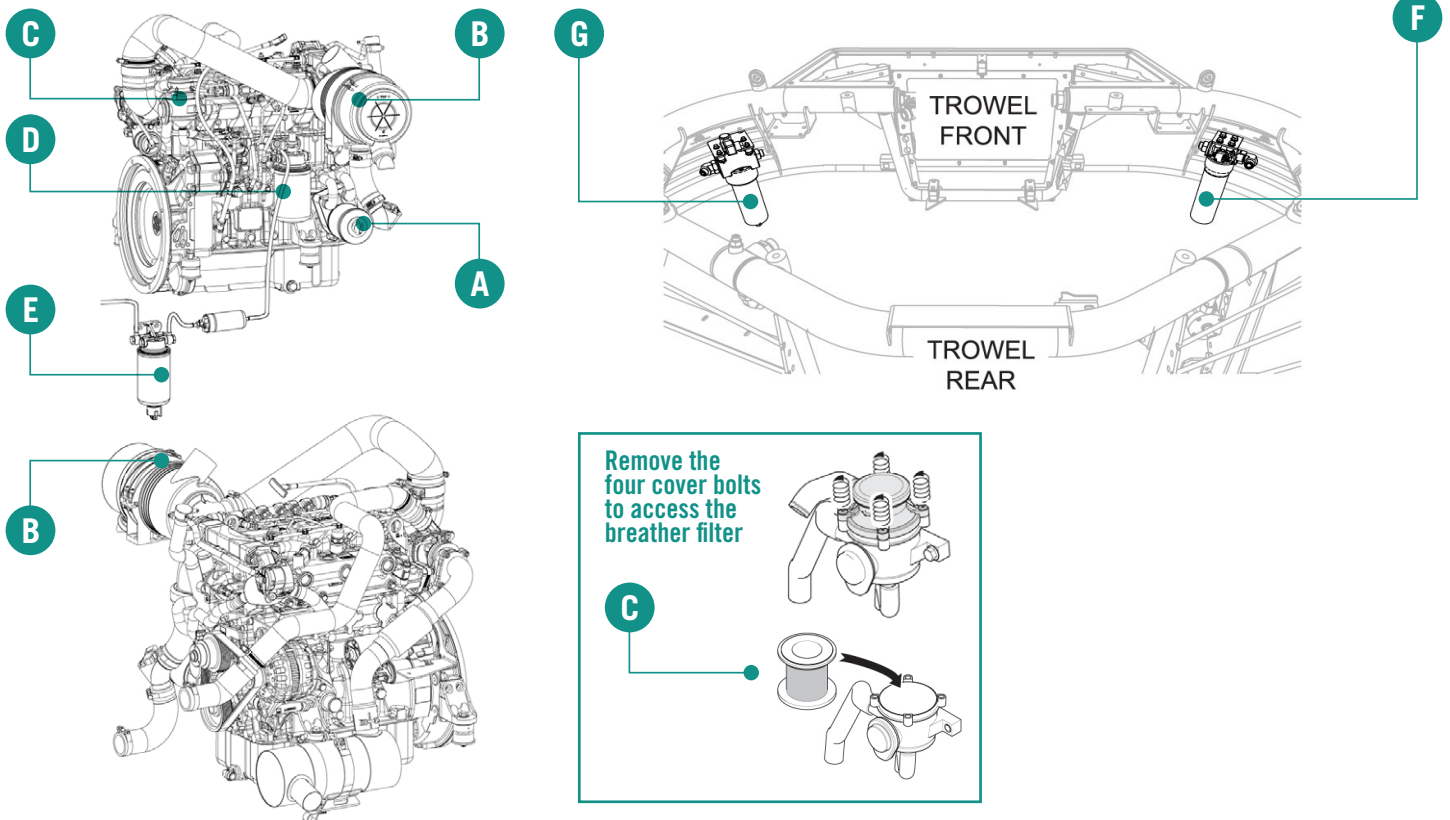

FILTER SERVICE KIT MQ WHITEMAN RIDE-ON POWER TROWEL STX6H

Up to serial number RE2005678

Compatible models: STX6H - Up to serial number RE2005678

The STX6H Filter Service Kit provides 400 hours of ride-on power trowel usage, dependent on operating conditions. For unexpected maintenance, always keep one extra Filter Service Kit on hand. The kit includes:

Replacement Filters	Qty	Service Schedule	Product Code
A Engine Oil Filter	1	Every 400 Hours	NPS02808-UNIT
B Air Filter Element – Primary	1	Every 400 Hours	
C Breather Filter	1	Every 400 Hours	
D Fuel Filter Primary	1	Every 400 Hours	
E Pre Fuel Filter / Separator	1	Every 400 Hours	
F Hyd. Med Pressure Filter	1	Every 400 Hours	
G Hyd. High Pressure Filter	1	Every 400 Hours	

© This publication is copyright. All rights are reserved. Flextool is a registered trade mark of Parchem Construction Supplies Pty Ltd. Multiquip, MQ and Whiteman are registered trade marks of Multiquip Inc.

U.S. Revision 0 (011821)
AUS Version 2.0 (November 2024)