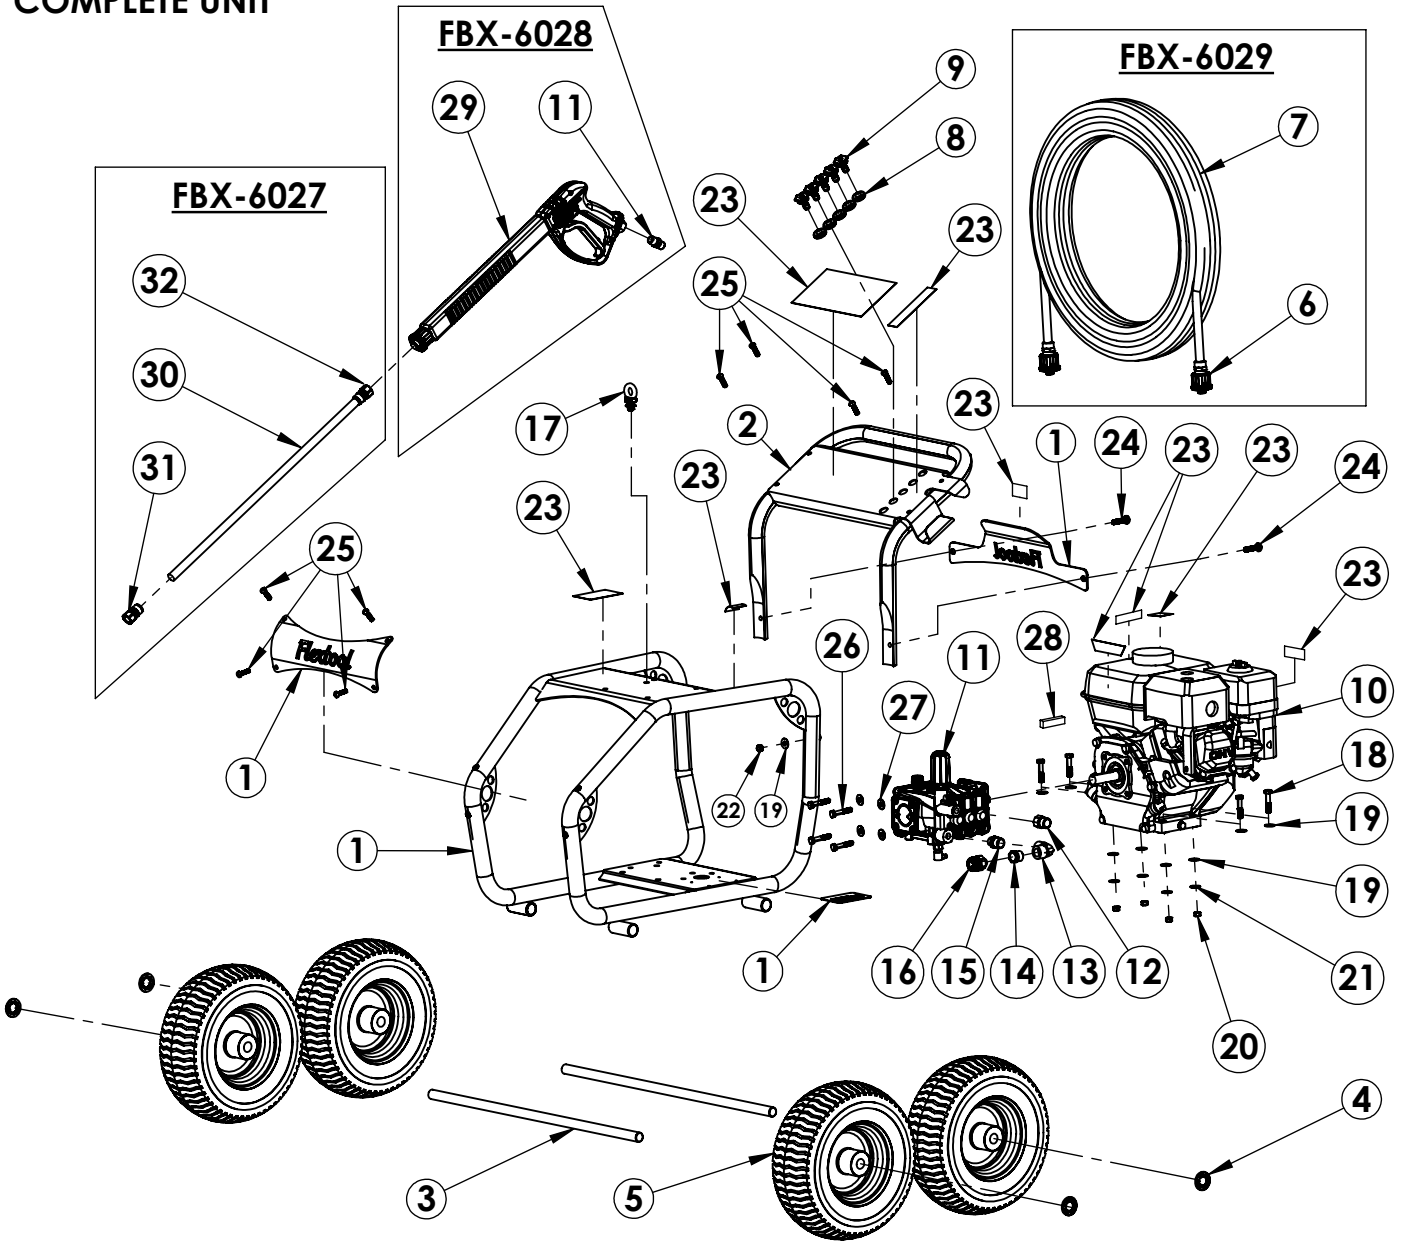

COMPLETE UNIT

REF No.	PART No.	DESCRIPTION	QTY	REF No.	PART No.	DESCRIPTION	QTY				
1	FBX-6001	FRAME CMPL	1	20	FBX-6018	M8 HEX ZINC NUT	4				
2	FBX-6002	HANDLE / NOZZLE PLATE CMPL	1	21	FBX-6018	M8 SPRING WASHER	4				
3	FBX-6003	WHEEL AXLE	2	22	FBX-6018	M8 HEX ZINC NUT NYLOC	2				
4	FBX-6004	3/4" LOCK WASHER	4	23	FBX-6019	STICKER SET	1				
5	FBX-6005	14" PNEUMATIC WHEEL	4	24	FBX-6018	M8 x 40mm ZINC PAN HEAD BOLT	2				
6	FBX-6006	QUICK COUPLING M22 x 3/8BSP M	2	25	FBX-6018	M6 x 16mm ZINC PAN HEAD BOLT	8				
7	FBX-6007	15m HOSE ASSY	1	26	FBX-6020	BOLT 5/16" x 3/4" x 24 UNF	4				
8	FBX-6008	NOZZLE GROMMET	5	27	FBX-6021	WASHER 8.4 x 13 x 0.8	4				
9	FBX-6009	NOZZLE KIT (5pcs) #030	5	28	FBX-6022	KEY 4.78 x 4.78 x 38	1				
10	FBX-6010	HONDA ENGINE 6.5hp GX200 QXU	1	29	FBX-6023	RL36 SPRAY GUN + S3	1				
11	FBX-6011	PUMP RCV 3G25D + UNLOADER	1	30	FBX-6024	1/4" ZINC TUBE 500mm	1				
12	FBX-6012	NIPPLE M22 x 3/8" BSP F	2	31	FBX-6025	1/4" BALL QUICK COUPLING BRASS	1				
13	FBX-6013	ELBOW 1/2" F x 1/2" F BRASS	1	32	FBX-6026	NIPPLE M22 x 1/4" Female	1				
14	FBX-6014	RED BUSH 1/2" x 3/8" BRASS	1	KIT No.			FBX-6027	FBX-6028	FBX-6029	FBX-6018	FBX-6019
15	FBX-6015	NIPPLE 3/8" M x 1/2" M BRASS	1	ITEM No.			CMPL LANCE	GUN CMPL	CMPL HOSE ASSY	FASTNERS	STICKER SET
16	FBX-6016	NIPPLE 3/8" M x 3/4" M BRASS	1				30,31,32	11,29	6,7	18,19,20,21 22,23,24,25 26,27,28	23
17	FBX-6017	M10 EYE BOLT ASSY	1								
18	FBX-6018	M8 x 40mm ZINC BOLT	4								
19	FBX-6018	M8 ZINC WASHER	12								