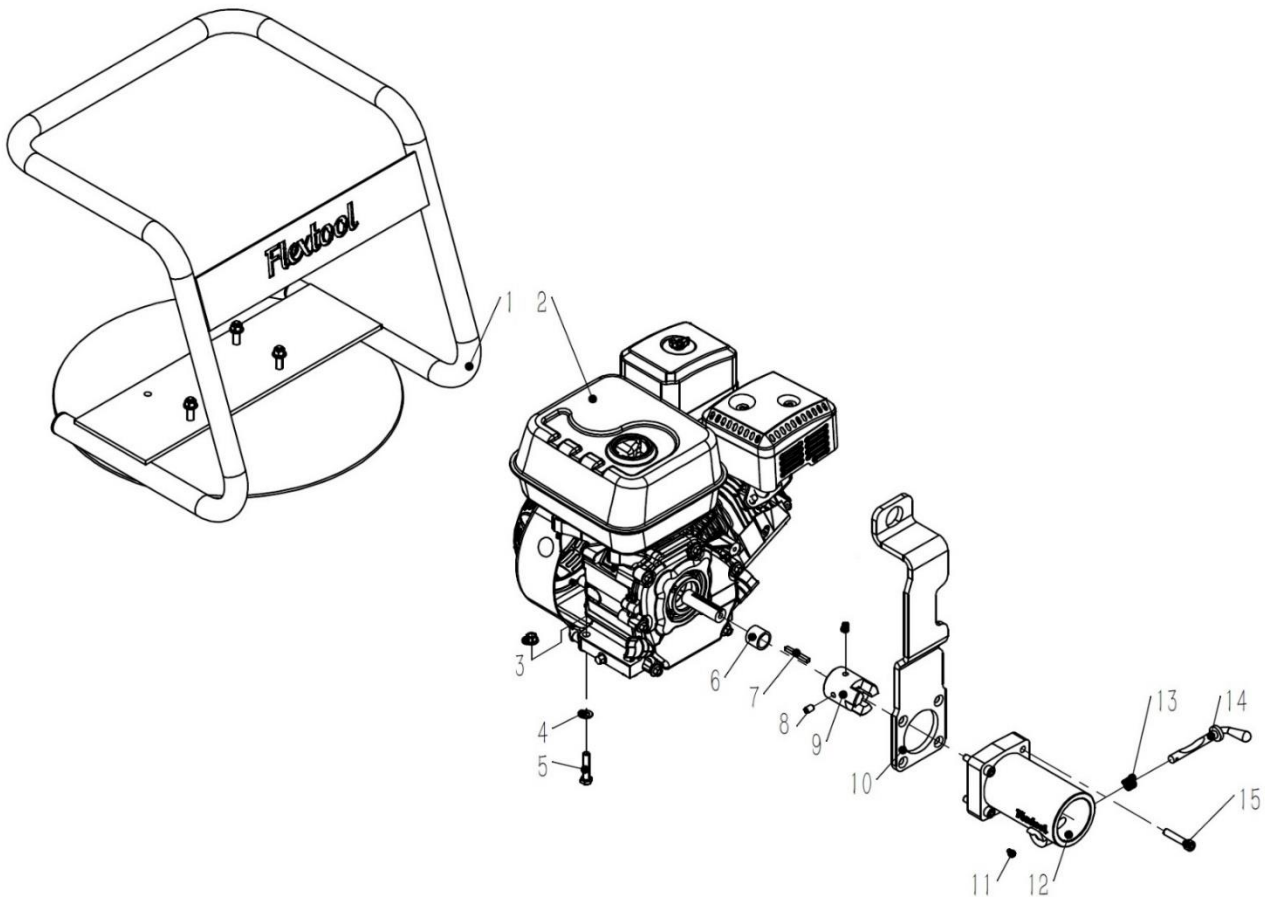

# SPARE PARTS MANUAL

FLX DRIVE UNIT PETROL 5.5HP (STD)

FDU-P1

181207

Applies to product from Serial Number D08-10000

1300 353 986

[www.flextool.com.au](http://www.flextool.com.au)

**Flextool**<sup>®</sup>

SINCE 1951

Parchem Construction Supplies Pty Ltd  
7 Lucca Road, Wyong NSW AUS 2259

Item No.	Product Code	Description	Qty	Remarks
1	NPS01577-UNIT	FLX DRIVE UNIT FRAME FDU-P1 (CNVR1-001)	1	
2	NPS01628-UNIT	HON ENGINE GX160 QX (CNVR1-002)	1	
3	See Remarks	FLX NYLOCK NUT (CNVR1-003)	4	Use SK-1
4	See Remarks	FLX WASHER (CNVR1-004)	4	Use SK-1
5	See Remarks	FLX BOLT (CNVR1-005)	4	Use SK-1
6	See Remarks	FLX SPACER (CNVR1-006)	1	Use SK-2
7	See Remarks	FLX KEY (CNVR1-007)	1	Use SK-2
8	See Remarks	FLX GRUB SCREW (CNVR1-008)	2	Use SK-2
9	See Remarks	FLX DRIVE DOG (CNVR1-009)	1	Use SK-2
10	NPS02891-UNIT	FLX LIFTING HOOK (CNVR3-010)	1	
11	See Remarks	FLX ROLL PIN (CNVR1-011)	1	Use AS-1 or SK-3
12	See Remarks	FLX BELL HOUSING (CNVR1-012)	1	Use AS-1
13	See Remarks	FLX TRIGGER SPRING (CNVR1-013)	1	Use AS-1 or SK-3
14	See Remarks	FLX TRIGGER (CNVR1-014)	1	Use AS-1 or SK-3
15	NPS01581-UNIT	FLX SOCKET HEAD CAP SCREW (CNVR3-015)	4	