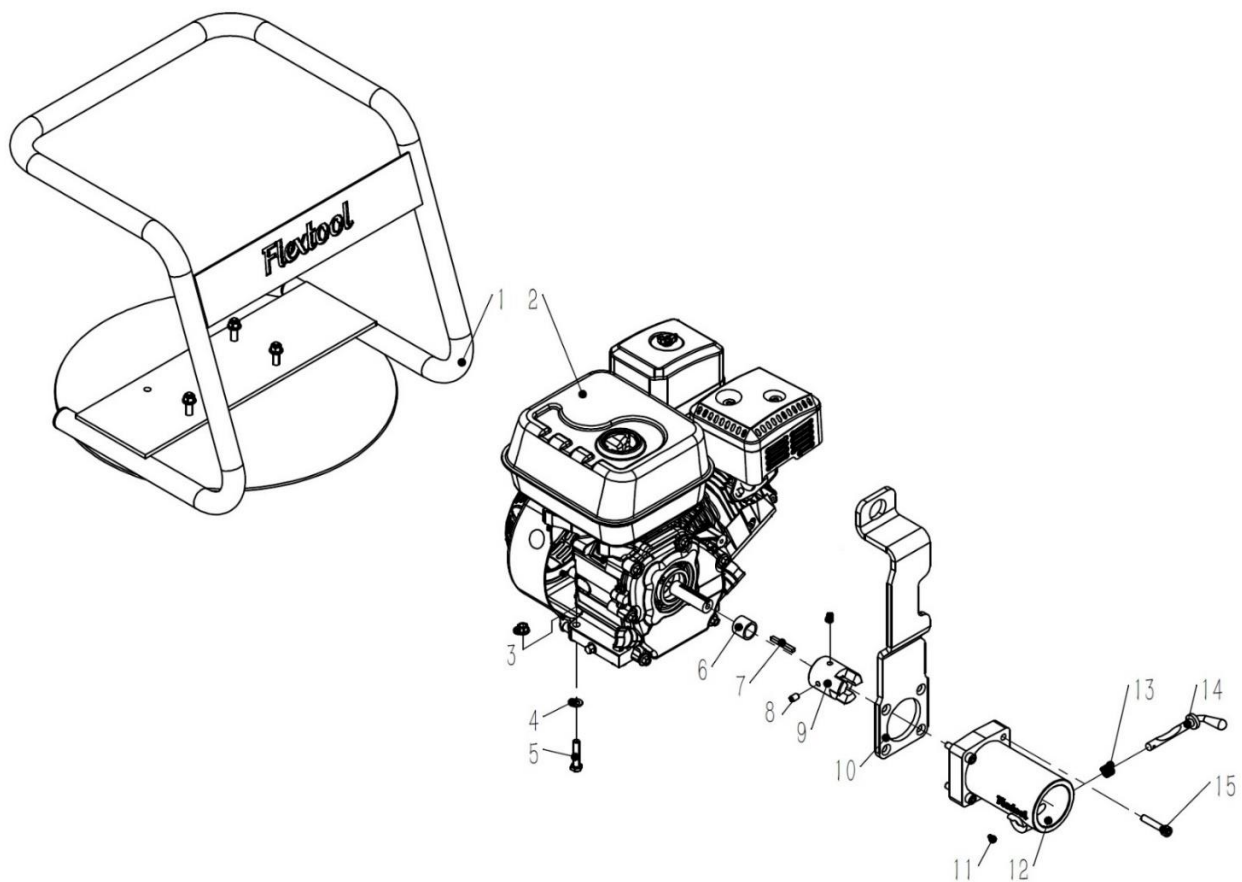

# SPARE PARTS MANUAL

FLX DRIVE UNIT PETROL 5.5HP (STD)

FDU-P1

181207

Applies to product from Serial Number D08-10000

1300 353 986

[www.flextool.com.au](http://www.flextool.com.au)

**Flextool**<sup>®</sup>

SINCE 1951

Parchem Construction Supplies Pty Ltd  
7 Lucca Road, Wyong NSW AUS 2259

Item No.	Product Code	Description	Qty	Remarks
1	NPS01577-UNIT	FLX DRIVE UNIT FRAME FDU-P1 (CNVR1-001)	1	
2	NPS01628-UNIT	HON ENGINE GX160 QX (CNVR1-002)	1	
3	See Remarks	FLX NYLOCK NUT (CNVR1-003)	4	Use SK-1
4	See Remarks	FLX WASHER (CNVR1-004)	4	Use SK-1
5	See Remarks	FLX BOLT (CNVR1-005)	4	Use SK-1
6	See Remarks	FLX SPACER (CNVR1-006)	1	Use SK-2
7	See Remarks	FLX KEY (CNVR1-007)	1	Use SK-2
8	See Remarks	FLX GRUB SCREW (CNVR1-008)	2	Use SK-2
9	See Remarks	FLX DRIVE DOG (CNVR1-009)	1	Use SK-2
10	NPS02891-UNIT	FLX LIFTING HOOK (CNVR3-010)	1	
11	See Remarks	FLX ROLL PIN (CNVR1-011)	1	Use AS-1 or SK-3
12	See Remarks	FLX BELL HOUSING (CNVR1-012)	1	Use AS-1
13	See Remarks	FLX TRIGGER SPRING (CNVR1-013)	1	Use AS-1 or SK-3
14	See Remarks	FLX TRIGGER (CNVR1-014)	1	Use AS-1 or SK-3
15	NPS01581-UNIT	FLX SOCKET HEAD CAP SCREW (CNVR3-015)	4	