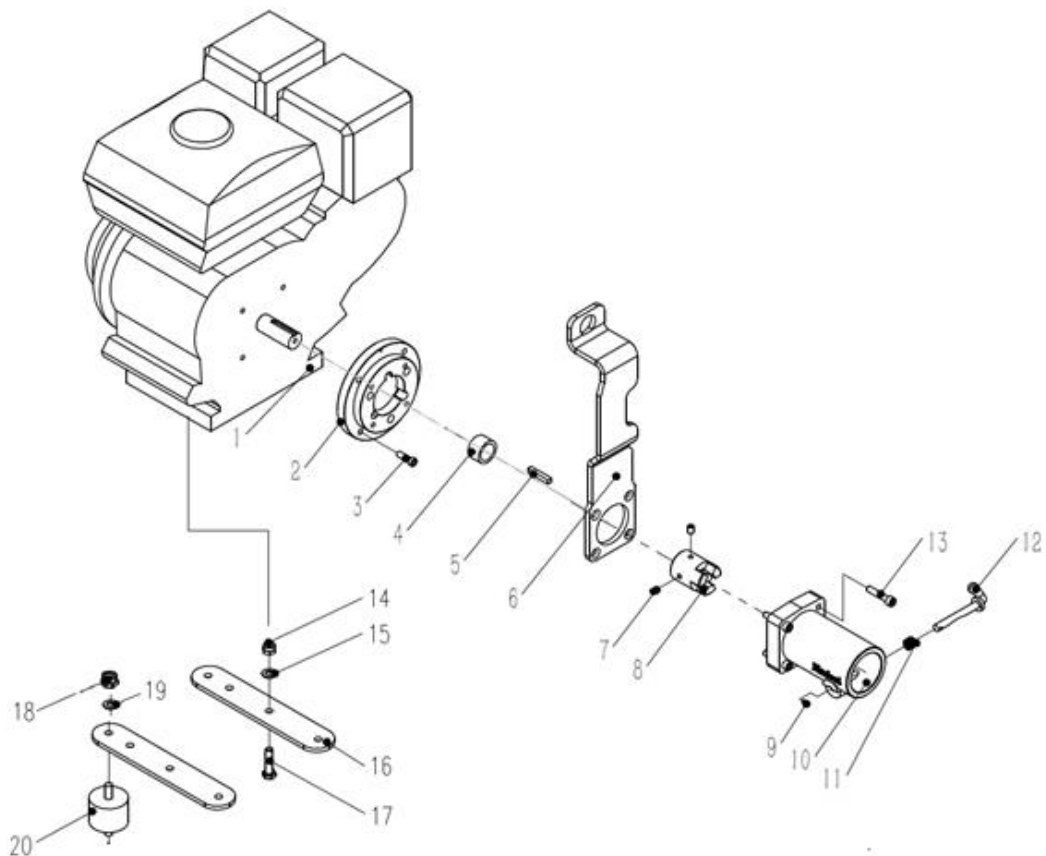

SPARE PARTS MANUAL

FLX DRIVE UNIT PETROL 9.0HP (H/D)

FDU-P3

181207

Applies to product from Serial Number D08-10000

1300 353 986

www.flextool.com.au

Flextool[®]

SINCE 1951

Parchem Construction Supplies Pty Ltd
7 Lucca Road, Wyong NSW AUS 2259

Item No.	Product Code	Description	Qty	Remarks
1	NPS01957-UNIT	HON ENGINE GX270 QX (CNVR4B-001)	1	
2	See Remarks	FLX ADAPTOR BELL HOUSING (CNVR4B-002)	1	Use SK-1
3	See Remarks	FLX SOCKET HEAD CAP SCREW (CNVR4B-003)	4	Use SK-1
4	See Remarks	FLX SPACER (CNVR4B-004)	1	Use SK-2
5	See Remarks	FLX KEY (CNVR4B-005)	1	Use SK-2
6	NPS02891-UNIT	FLX LIFTING HOOK (CNVR3-010)	1	
7	See Remarks	FLX GRUB SCREW (CNVR4B-007)	1	Use SK-2
8	See Remarks	FLX DRIVE DOG (CNVR4B-008)	1	Use SK-2
9	See Remarks	FLX ROLL PIN (CNVR1-011)	1	Use SK-3 or AS-1
10	See Remarks	FLX BELL HOUSING (CNVR1-012)	1	Use AS-1
11	See Remarks	FLX TRIGGER SPRING (CNVR1-013)	1	Use SK-3 or AS-1
12	See Remarks	FLX TRIGGER (CNVR1-014)	1	Use SK-3 or AS-1
13	NPS01581-UNIT	FLX SOCKET HEAD CAP SCREW (CNVR3-015)	4	
14	See Remarks	FLX NYLOCK NUT (CNVR6A-001)	4	Use SK-4
15	See Remarks	FLX FLAT WASHER (CNVR6A-002)	4	Use SK-4
16	NPS071H-UNIT	FLX MOUNTING PLATE (CNVR4A-003)	2	
17	See Remarks	FLX BOLT (CNVR4A-004)	4	Use SK-4
18	See Remarks	FLX NYLOCK NUT (CNVR6A-001)	8	Use SK-5
19	See Remarks	FLX FLAT WASHER (CNVR4A-002)	8	Use SK-5
20	See Remarks	FLX RUBBER MOUNT (CNVR4A-005)	4	Use SK-5
21	NPS01583-UNIT	FLX DRIVE UNIT FRAME FDU-P3 (CNVR4A-006)	1	