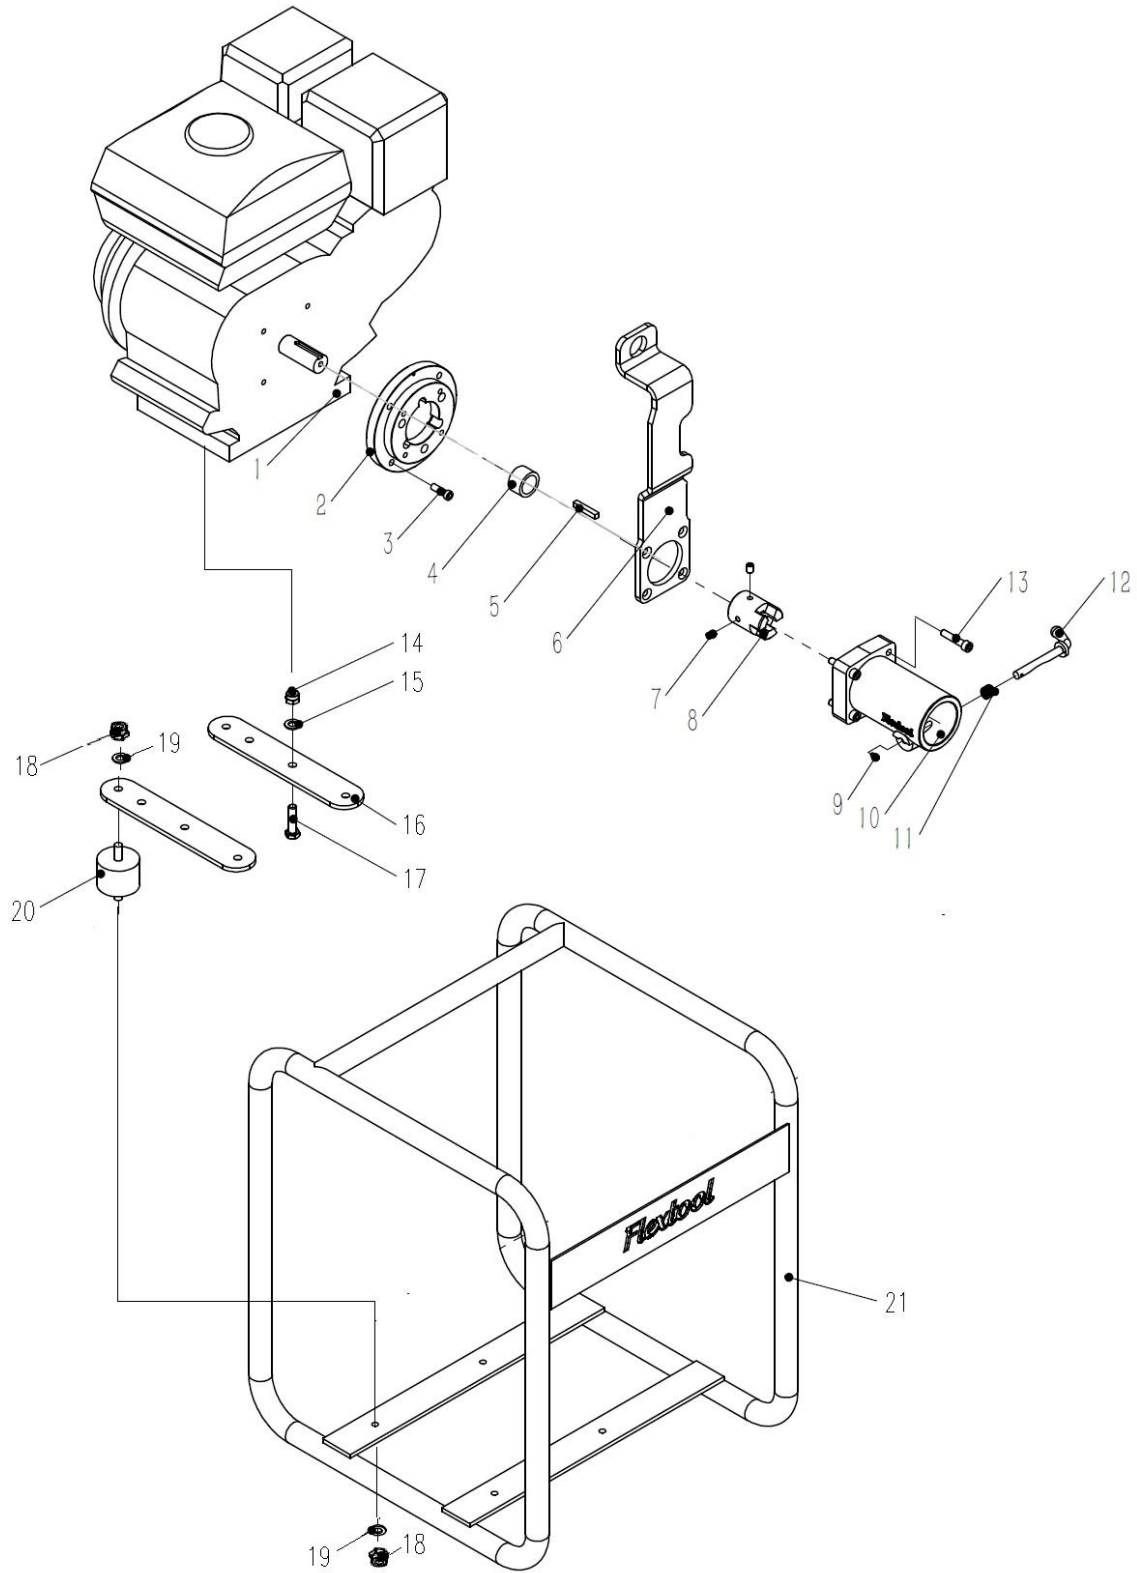

SPARE PARTS MANUAL

FLX DRIVE UNIT PETROL 9.0HP (H/D)

FDU-P3

181207

Applies to product from Serial Number D08-10000

1300 353 986

www.flextool.com.au

Flextool[®]

SINCE 1951

Parchem Construction Supplies Pty Ltd
7 Lucca Road, Wyong NSW AUS 2259

Item No.	Product Code	Description	Qty	Remarks
1	NPS01957-UNIT	HON ENGINE GX270 QX (CNVR4B-001)	1	
2	See Remarks	FLX ADAPTOR BELL HOUSING (CNVR4B-002)	1	Use SK-1
3	See Remarks	FLX SOCKET HEAD CAP SCREW (CNVR4B-003)	4	Use SK-1
4	See Remarks	FLX SPACER (CNVR4B-004)	1	Use SK-2
5	See Remarks	FLX KEY (CNVR4B-005)	1	Use SK-2
6	NPS02891-UNIT	FLX LIFTING HOOK (CNVR3-010)	1	
7	See Remarks	FLX GRUB SCREW (CNVR4B-007)	1	Use SK-2
8	See Remarks	FLX DRIVE DOG (CNVR4B-008)	1	Use SK-2
9	See Remarks	FLX ROLL PIN (CNVR1-011)	1	Use SK-3 or AS-1
10	See Remarks	FLX BELL HOUSING (CNVR1-012)	1	Use AS-1
11	See Remarks	FLX TRIGGER SPRING (CNVR1-013)	1	Use SK-3 or AS-1
12	See Remarks	FLX TRIGGER (CNVR1-014)	1	Use SK-3 or AS-1
13	NPS01581-UNIT	FLX SOCKET HEAD CAP SCREW (CNVR3-015)	4	
14	See Remarks	FLX NYLOCK NUT (CNVR6A-001)	4	Use SK-4
15	See Remarks	FLX FLAT WASHER (CNVR6A-002)	4	Use SK-4
16	NPS071H-UNIT	FLX MOUNTING PLATE (CNVR4A-003)	2	
17	See Remarks	FLX BOLT (CNVR4A-004)	4	Use SK-4
18	See Remarks	FLX NYLOCK NUT (CNVR6A-001)	8	Use SK-5
19	See Remarks	FLX FLAT WASHER (CNVR4A-002)	8	Use SK-5
20	See Remarks	FLX RUBBER MOUNT (CNVR4A-005)	4	Use SK-5
21	NPS01583-UNIT	FLX DRIVE UNIT FRAME FDU-P3 (CNVR4A-006)	1	