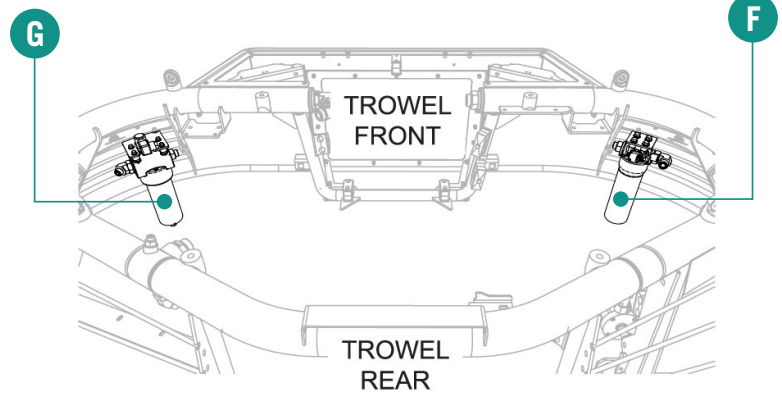

# FILTER SERVICE KIT MQ WHITEMAN RIDE-ON POWER TROWEL HTX6H

From serial number RE2005679

**Compatible models: HTX6H - From serial number RE2005679**

The HTX6H Filter Service Kit provides 500 hours of ride-on power trowel usage, dependent on operating conditions. For unexpected maintenance, always keep one extra Filter Service Kit on hand. The kit includes:

Remove the four cover bolts to access the breather filter