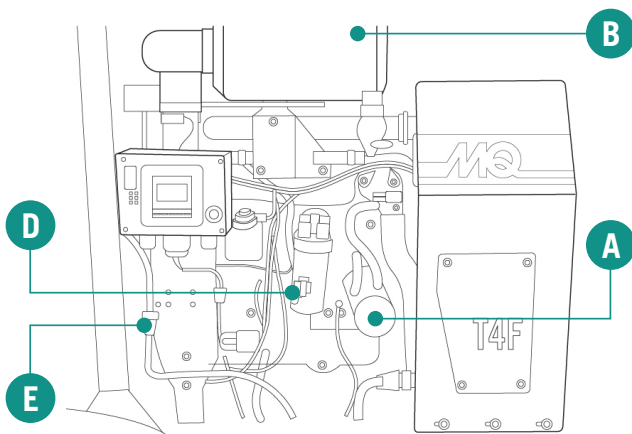

# FILTER SERVICE KIT MQ WHITEMAN RIDE-ON POWER TROWEL HTX6H

From serial number RE2005679

**Compatible models: HTX6H - From serial number RE2005679**

The HTX6H Filter Service Kit provides 500 hours of ride-on power trowel usage, dependent on operating conditions. For unexpected maintenance, always keep one extra Filter Service Kit on hand. The kit includes:

Replacement Filters	Qty	Service Schedule	Product Code
A Engine Oil Filter	1	Every 500 Hours	NPS02989-UNIT
B Air Filter Element – Primary	1	Every 500 Hours	
C Breather Filter	1	Every 500 Hours	
D Fuel Filter Primary	1	Every 500 Hours	
E Pre Fuel Filter / Separator	1	Every 500 Hours	
F Hyd. Med Pressure Filter	1	Every 500 Hours	
G Hyd. High Pressure Filter	1	Every 500 Hours	

Remove the four cover bolts to access the breather filter