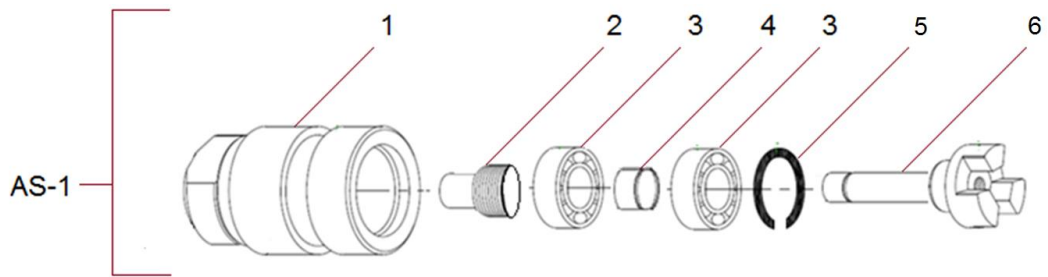

Coupling

Item No.	Product Code	Description	Qty	Remarks
1	See Remarks	FLX BEARING HOUSING (360421)	1	Use AS-1
2	See Remarks	FLX HEX ADAPTOR (046310)	1	Use SK-1
3	See Remarks	FLX BEARING (550102)	2	Use SK-1
4	See Remarks	FLX SPACER (046330)	1	Use SK-1
5	See Remarks	FLX CIRCLIP (670105)	1	Use SK-1
6	See Remarks	FLX SPINDLE 3-TEETH (360422)	1	Use AS-1

Coupling (Assembly / Service Kits)

Item No.	Product Code	Description	Qty	Remarks
AS-1	NPS01575-UNIT	FLX COUPLING ASSY (360420)	1	Inc Items: 1 - 6

SK-1	NPS01576-UNIT	FLX SERVICE KIT COUPLING ASSY(360420SK)	1	Inc Items: 2 - 5