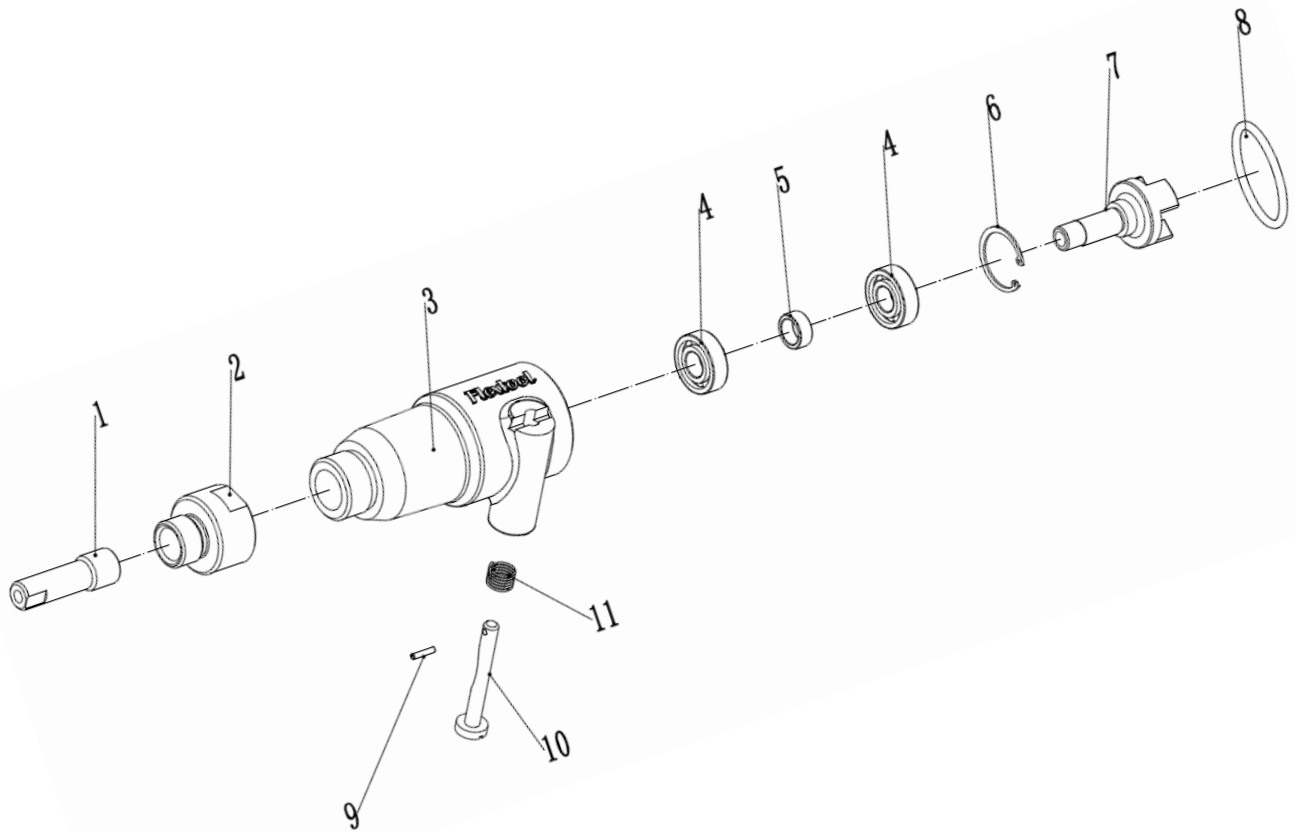

SPARE PARTS MANUAL

FLX EXTENSION SHAFT

FES-2

181217

Applies to product from Serial Number D07-10000

1300 353 986

www.flextool.com.au

Flextool[®]

SINCE 1951

Parchem Construction Supplies Pty Ltd
7 Lucca Road, Wyong NSW AUS 2259

Extension Coupling

Item No.	Product Code	Description	Qty	Remarks
1	See Remarks	FLX EXT SHAFT SPINDLE ADAPTOR (206110)	1	Use SK-1 or AS-1
2	See Remarks	FLX ADAPTOR HOUSING (206109)	1	Use AS-1
3	See Remarks	FLX EXT COUPLING HOUSING (206901)	1	Use AS-1
4	See Remarks	FLX BEARING (550102)	2	Use SK-1 or AS-1
5	See Remarks	FLX SPACER (046330)	1	Use SK-1 or AS-1
6	See Remarks	FLX CIRCLIP (670105)	1	Use SK-1 or AS-1
7	See Remarks	FLX SPINDLE 3-TEETH (360422)	1	Use AS-1
8	See Remarks	FLX O-RING (510315)	1	Use SK-1 or AS-1
9	See Remarks	FLX ROLL PIN (673016)	1	Use SK-2 or AS-1
10	See Remarks	FLX EXT COUPLING TRIGGER (206902)	1	Use SK-2 or AS-1
11	See Remarks	FLX SPRING TORSION (206903)	1	Use SK-2 or AS-1

Flexshaft

Item No.	Product Code	Description	Qty	Remarks
1	See Remarks	FLX FERRULE PUMP END 32MM (206103)	1	Use AS-1 or AS-2
2	See Remarks	FLX END SUPPORT SPRING 32MM (206102)	2	Use AS-1 or AS-2
3	See Remarks	FLX COLLAR 32MM (340303)	2	Use AS-1 or AS-2
4	See Remarks	FLX MIDDLE SUPPORT SPRING 32MM (206111)	1	Use AS-1 or AS-2
5	See Remarks	FLX FERRULE COUPLING END 32MM (310315)	1	Use AS-1 or AS-2
6	See Remarks	FLX CORE END SCREW 13MM (206101)	1	Use AS-1 or AS-3
7	See Remarks	FLX INNER CORE 6M X 13MM (810124)	1	Use AS-1 or AS-3
8	See Remarks	FLX CORE END HEX 13MM (049210)	1	Use AS-1 or AS-3