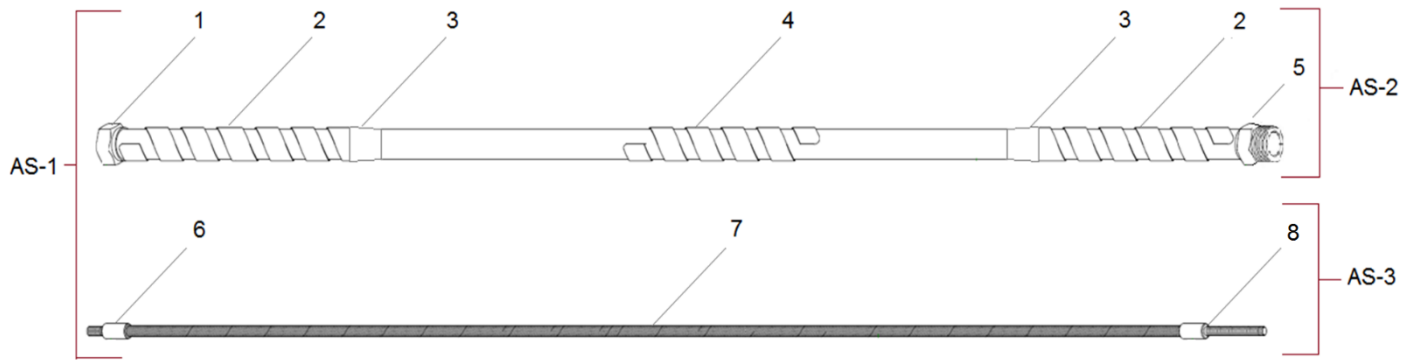

SINCE 1951

Parchem Construction Supplies Pty Ltd
7 Lucca Road, Wyong NSW AUS 2259

Extension Coupling

Item No.	Product Code	Description	Qty	Remarks
1	See Remarks	FLX EXT SHAFT SPINDLE ADAPTOR (206110)	1	Use SK-1 or AS-1
2	See Remarks	FLX ADAPTOR HOUSING (206109)	1	Use AS-1
3	See Remarks	FLX EXT COUPLING HOUSING (206901)	1	Use AS-1
4	See Remarks	FLX BEARING (550102)	2	Use SK-1 or AS-1
5	See Remarks	FLX SPACER (046330)	1	Use SK-1 or AS-1
6	See Remarks	FLX CIRCLIP (670105)	1	Use SK-1 or AS-1
7	See Remarks	FLX SPINDLE 3-TEETH (360422)	1	Use AS-1
8	See Remarks	FLX O-RING (510315)	1	Use SK-1 or AS-1
9	See Remarks	FLX ROLL PIN (673016)	1	Use SK-2 or AS-1
10	See Remarks	FLX EXT COUPLING TRIGGER (206902)	1	Use SK-2 or AS-1
11	See Remarks	FLX SPRING TORSION (206903)	1	Use SK-2 or AS-1

Extension Coupling (Assembly / Service Kits)

Item No.	Product Code	Description	Qty	Remarks
AS-1	NPS06342-UNIT	FLX COUPLING ASSY EXT SHAFT (206900)	1	Inc Items: 1 - 11

SK-1	NPS03046-UNIT	FLX SERVICE KIT EXTENSION COUPLING (206900SKA)	1	Inc Items: 1, 4-6, 8
SK-2	NPS346SK-UNIT	FLX SERVICE KIT TRIGGER EXT COUPLING (206900SKB)	1	Inc Items: 9-11

Flexshaft

Item No.	Product Code	Description	Qty	Remarks
1	See Remarks	FLX FERRULE PUMP END 32MM (206103)	1	Use AS-1 or AS-2
2	See Remarks	FLX END SUPPORT SPRING 32MM (206102)	2	Use AS-1 or AS-2
3	See Remarks	FLX COLLAR 32MM (340303)	2	Use AS-1 or AS-2
4	See Remarks	FLX MIDDLE SUPPORT SPRING 32MM (206111)	1	Use AS-1 or AS-2
5	See Remarks	FLX FERRULE COUPLING END 32MM (310315)	1	Use AS-1 or AS-2
6	See Remarks	FLX CORE END SCREW 13MM (206101)	1	Use AS-1 or AS-3
7	See Remarks	FLX INNER CORE 6M X 13MM (810124)	1	Use AS-1 or AS-3
8	See Remarks	FLX CORE END HEX 13MM (049210)	1	Use AS-1 or AS-3