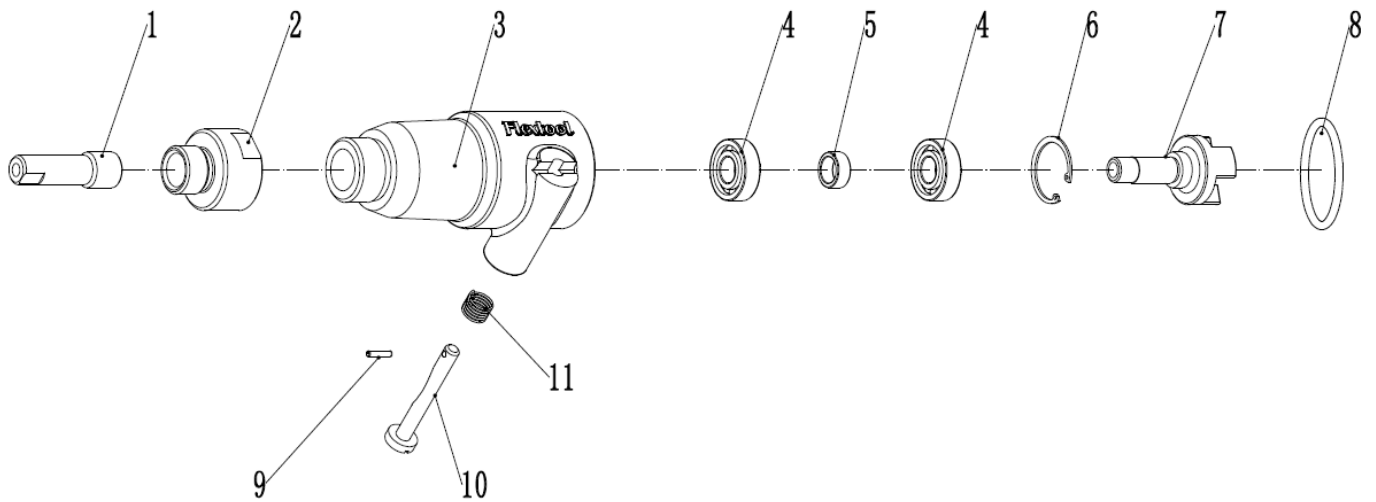

SPARE PARTS MANUAL

FLX EXTENSION SHAFT

FES-2

181217

Applies to product from Serial Number D07-10000

1300 353 986

www.flextool.com.au

Flextool[®]

SINCE 1951

Parchem Construction Supplies Pty Ltd
7 Lucca Road, Wyong NSW AUS 2259

Extension Coupling

Item No.	Product Code	Description	Qty	Remarks
1	See Remarks	FLX EXT SHAFT SPINDLE ADAPTOR (206110)	1	Use SK-1 or AS-1
2	See Remarks	FLX ADAPTOR HOUSING (206109)	1	Use AS-1
3	See Remarks	FLX EXT COUPLING HOUSING (206901)	1	Use AS-1
4	See Remarks	FLX BEARING (550102)	2	Use SK-1 or AS-1
5	See Remarks	FLX SPACER (046330)	1	Use SK-1 or AS-1
6	See Remarks	FLX CIRCLIP (670105)	1	Use SK-1 or AS-1
7	See Remarks	FLX SPINDLE 3-TEETH (360422)	1	Use AS-1
8	See Remarks	FLX O-RING (510315)	1	Use SK-1 or AS-1
9	See Remarks	FLX ROLL PIN (673016)	1	Use SK-2 or AS-1
10	See Remarks	FLX EXT COUPLING TRIGGER (206902)	1	Use SK-2 or AS-1
11	See Remarks	FLX SPRING TORSION (206903)	1	Use SK-2 or AS-1

Flexshaft

Item No.	Product Code	Description	Qty	Remarks
1	See Remarks	FLX FERRULE PUMP END 32MM (206103)	1	Use AS-1 or AS-2
2	See Remarks	FLX END SUPPORT SPRING 32MM (206102)	2	Use AS-1 or AS-2
3	See Remarks	FLX COLLAR 32MM (340303)	2	Use AS-1 or AS-2
4	See Remarks	FLX MIDDLE SUPPORT SPRING 32MM (206111)	1	Use AS-1 or AS-2
5	See Remarks	FLX FERRULE COUPLING END 32MM (310315)	1	Use AS-1 or AS-2
6	See Remarks	FLX CORE END SCREW 13MM (206101)	1	Use AS-1 or AS-3
7	See Remarks	FLX INNER CORE 6M X 13MM (810124)	1	Use AS-1 or AS-3
8	See Remarks	FLX CORE END HEX 13MM (049210)	1	Use AS-1 or AS-3