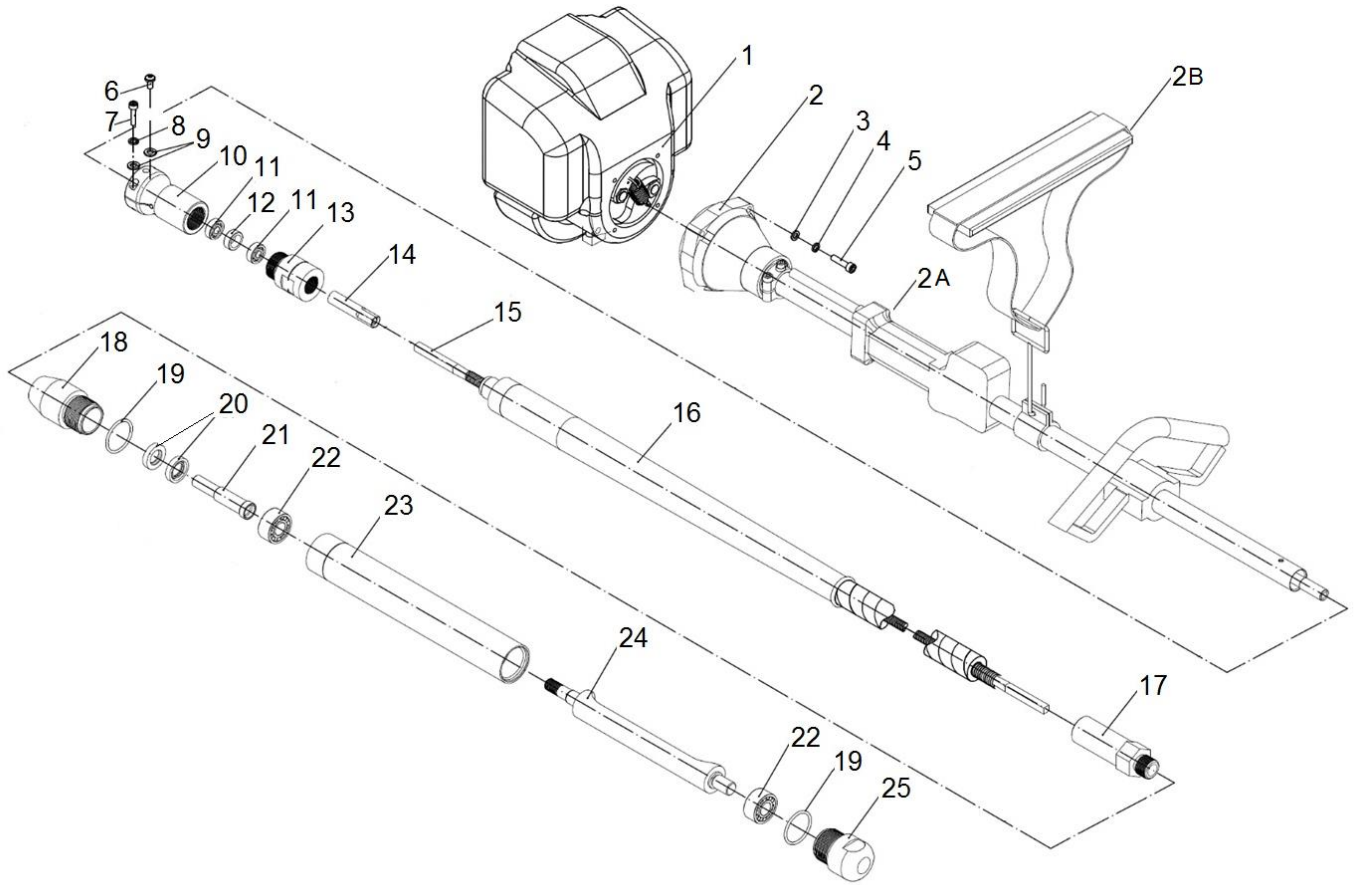

SPARE PARTS MANUAL

FLX PORTAVIBE
FVE44-2

190704

Applies to product after Serial Number D07-10000

1300 353 986

www.flextool.com.au

Flextool[®]

SINCE 1951

Parchem Construction Supplies Pty Ltd
7 Lucca Road, Wyong NSW AUS 2259

Flextool PortaVibe® (All Types)

Item No.	Product Code	Description	Qty	Remarks
1	NPS03318-UNIT	HON ENGINE GX35 (TSUT) PORTAVIBE (570614)	1	
2	NPS03320-UNIT	FLX DRIVE SHAFT & THROTTLE (086030)	1	Includes 2A, 2B
2A	NPSF9541-UNIT	HON THROTTLE CONTROL & CABLE ASSY (H17850-VF9-S41)	1	
2B	NPSA0003-UNIT	HON SHOULDER STRAP ASSY (H90690-SAO-003)	1	
3	See Remarks	FLX FLAT WASHER 6MM (650103)	4	Use SK-1
4	See Remarks	FLX SPRING WASHER 6MM (650502)	4	Use SK-1
5	See Remarks	FLX BOLT SOCKET HEAD CAP M6 X 30MM (630433)	4	Use SK-1
6	See Remarks	FLX SCREW BUTTON HEAD CAP M6 X 16MM (590511)	1	Use AS-1
7	See Remarks	FLX BOLT SOCKET HEAD CAP M6 X 25MM (630404)	2	Use AS-1
8	See Remarks	FLX SPRING WASHER 6MM (650502)	2	Use AS-1
9	See Remarks	FLX WASHER (650302)	3	Use AS-1
10	See Remarks	FLX HOUSING PORTAVIBE COUPLING (086031)	1	Use AS-1
11	NPS01515-UNIT	FLX BEARING 6082Z (550508)	2	
12	See Remarks	FLX SPACER PORTAVIBE COUPLING (086032)	1	Use AS-1
13	See Remarks	FLX ADAPTOR (086033)	1	Use AS-1
14	See Remarks	FLX SEAL SLEEVE (086034)	1	Use AS-1
15	NPS3002-UNIT	FLX CORE PORTAVIBE 7.5X630 (810173)	1	
16	See Remarks	FLX CASING PORTAVIBE (086043)	1	Use AS-3
17	See Remarks	FLX CASING FERRULE (086035)	1	Use AS-3
18	See Remarks	FLX ADAPTOR BARREL (086037)	1	Use AS-2
19	See Remarks	FLX O-RING 32.5X3.55 (510432)	1	Use SK-2 or AS-2
20	See Remarks	FLX OIL SEAL 16X28.5X8 (530509)	2	AS-2
21	See Remarks	FLX ADAPTOR SPINDLE (086038)	1	Use AS-2
22	See Remarks	FLX BEARING NSK5202	2	Use SK-2 or AS-2
23	See Remarks	FLX BARREL (086039)	1	Use AS-2
24	See Remarks	FLX ROTOR PORTAVIBE (086040)	2	Use AS-2
25	NPS09333-UNIT	FLX NOSE CAP PORTAVIBE (086041)	1	