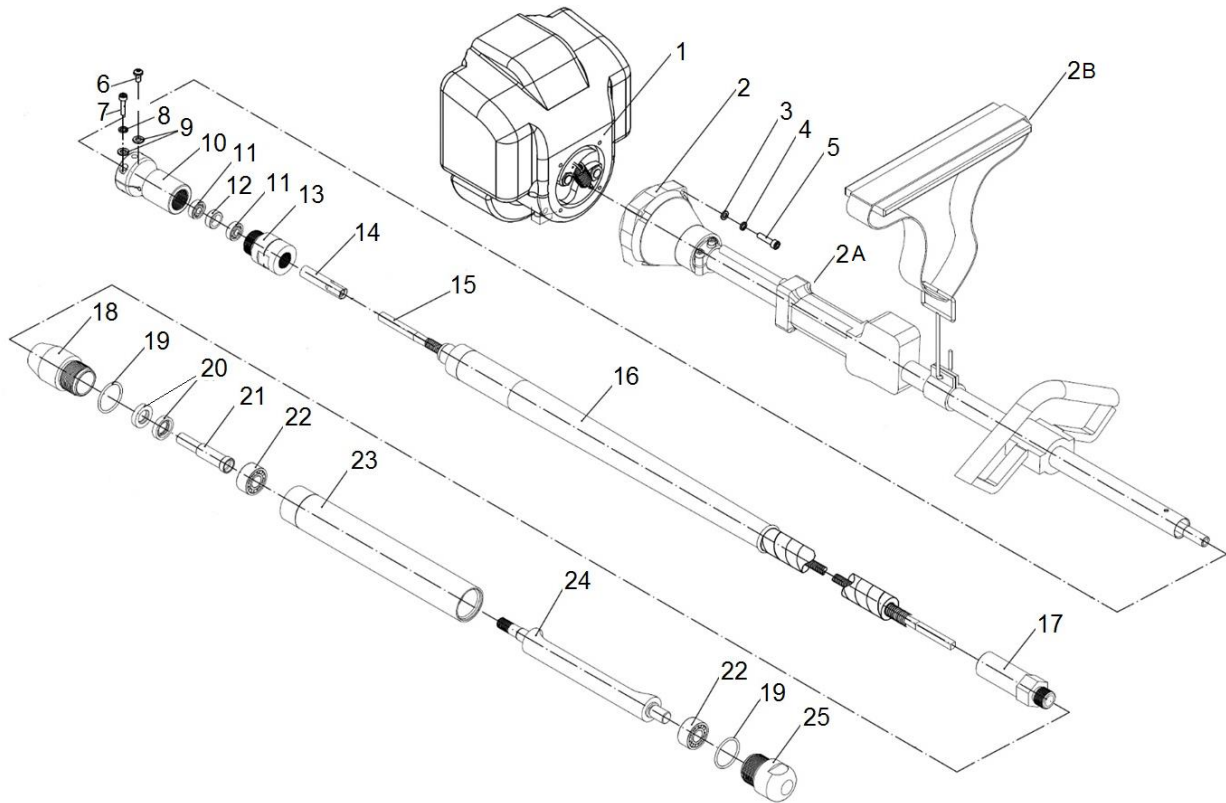

SPARE PARTS MANUAL

FLX PORTAVIBE
FVE44-2

190704

Applies to product after Serial Number D07-10000

1300 353 986

www.flextool.com.au

Flextool[®]

SINCE 1951

Parchem Construction Supplies Pty Ltd
7 Lucca Road, Wyong NSW AUS 2259

Flextool PortaVibe® (All Types)

Item No.	Product Code	Description	Qty	Remarks
1	NPS03318-UNIT	HON ENGINE GX35 (TSUT) PORTAVIBE (570614)	1	
2	NPS03320-UNIT	FLX DRIVE SHAFT & THROTTLE (086030)	1	Includes 2A, 2B
2A	NPSF9541-UNIT	HON THROTTLE CONTROL & CABLE ASSY (H17850-VF9-S41)	1	
2B	NPSA0003-UNIT	HON SHOULDER STRAP ASSY (H90690-SAO-003)	1	
3	See Remarks	FLX FLAT WASHER 6MM (650103)	4	Use SK-1
4	See Remarks	FLX SPRING WASHER 6MM (650502)	4	Use SK-1
5	See Remarks	FLX BOLT SOCKET HEAD CAP M6 X 30MM (630433)	4	Use SK-1
6	See Remarks	FLX SCREW BUTTON HEAD CAP M6 X 16MM (590511)	1	Use AS-1
7	See Remarks	FLX BOLT SOCKET HEAD CAP M6 X 25MM (630404)	2	Use AS-1
8	See Remarks	FLX SPRING WASHER 6MM (650502)	2	Use AS-1
9	See Remarks	FLX WASHER (650302)	3	Use AS-1
10	See Remarks	FLX HOUSING PORTAVIBE COUPLING (086031)	1	Use AS-1
11	NPS01515-UNIT	FLX BEARING 6082Z (550508)	2	
12	See Remarks	FLX SPACER PORTAVIBE COUPLING (086032)	1	Use AS-1
13	See Remarks	FLX ADAPTOR (086033)	1	Use AS-1
14	See Remarks	FLX SEAL SLEEVE (086034)	1	Use AS-1
15	NPS3002-UNIT	FLX CORE PORTAVIBE 7.5X630 (810173)	1	
16	See Remarks	FLX CASING PORTAVIBE (086043)	1	Use AS-3
17	See Remarks	FLX CASING FERRULE (086035)	1	Use AS-3
18	See Remarks	FLX ADAPTOR BARREL (086037)	1	Use AS-2
19	See Remarks	FLX O-RING 32.5X3.55 (510432)	1	Use SK-2 or AS-2
20	See Remarks	FLX OIL SEAL 16X28.5X8 (530509)	2	AS-2
21	See Remarks	FLX ADAPTOR SPINDLE (086038)	1	Use AS-2
22	See Remarks	FLX BEARING NSK5202	2	Use SK-2 or AS-2
23	See Remarks	FLX BARREL (086039)	1	Use AS-2
24	See Remarks	FLX ROTOR PORTAVIBE (086040)	2	Use AS-2
25	NPS09333-UNIT	FLX NOSE CAP PORTAVIBE (086041)	1	